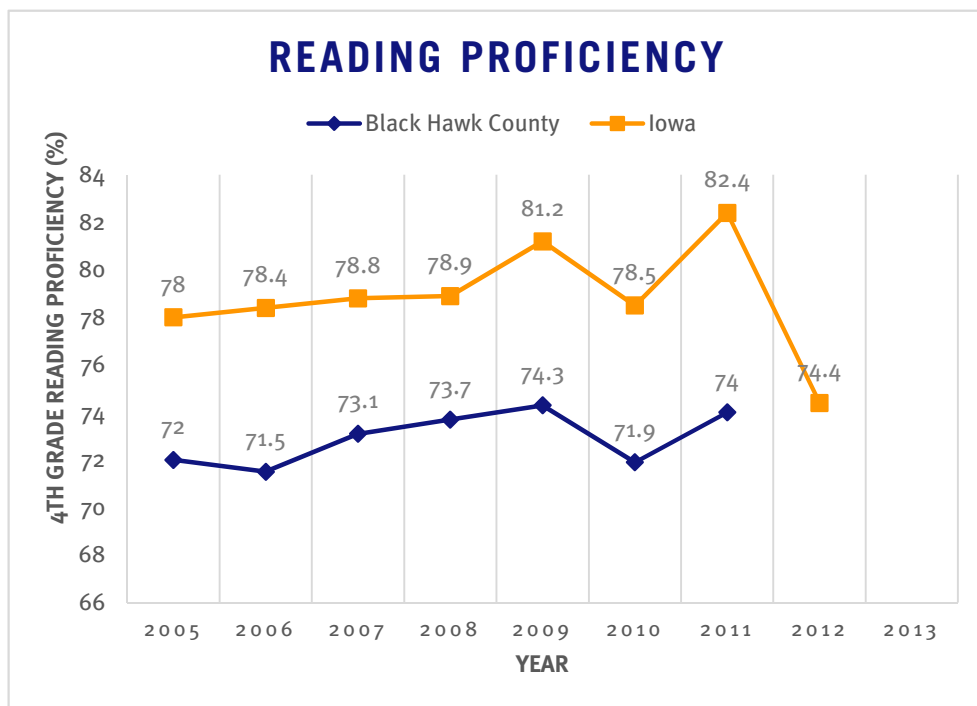

INTENDED RESULT: ELEMENTARY STUDENTS ARE PREPARED TO SUCCEED IN LATER GRADES

4TH GRADERS WHO ARE PROFICIENT READERS

Percent of students

Area	2005	2006	2007	2008	2009	2010	2011	2012	2013
Black Hawk County	72	71.5	73.1	73.7	74.3	71.9	74		
Iowa	78	78.4	78.8	78.9	81.2	78.5	82.4	74.4	

INTENDED RESULT: YOUNG PEOPLE GRADUATE FROM HIGH SCHOOL

HIGH SCHOOL GRADUATION RATE

Percent of students that graduate in four years

Area	2005	2006	2007	2008	2009	2010	2011	2012	2013
Black Hawk County	84.80	86.20	84.00	82.20	81.10	85.10	84.10	85.00	84.00
Iowa	91.30	90.80	90.50	88.70	87.20	89.40	88.40	85.70	88.00