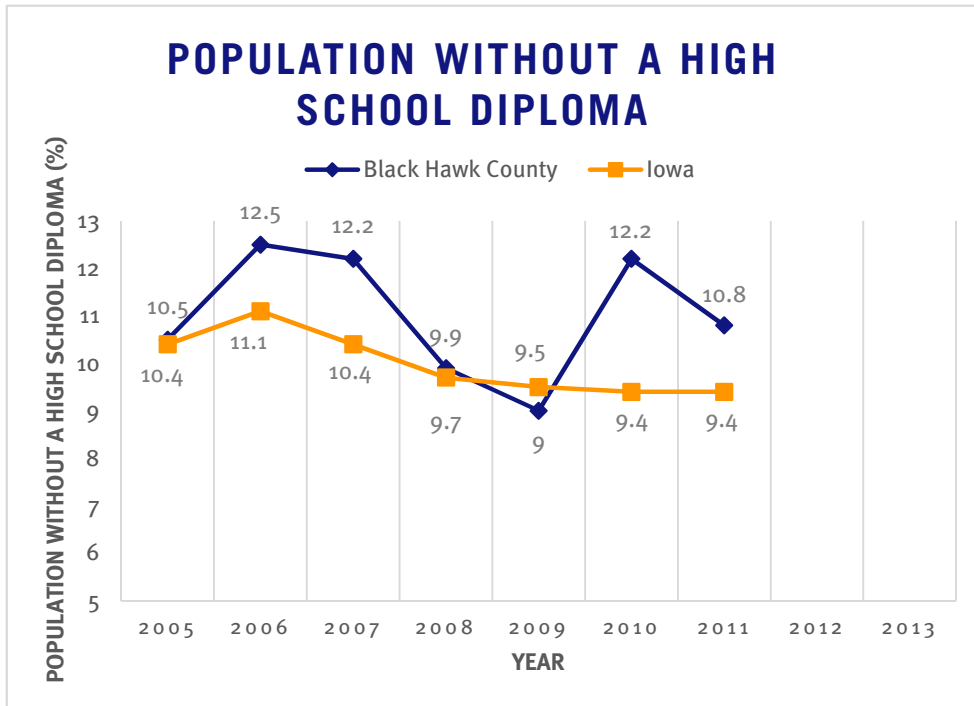

INTENDED RESULT: YOUNG PEOPLE GRADUATE FROM HIGH SCHOOL

HIGH SCHOOL GRADUATION RATE

Percent of students that graduate in four years

Area	2005	2006	2007	2008	2009	2010	2011	2012	2013
Black Hawk County	84.80	86.20	84.00	82.20	81.10	85.10	84.10	85.00	84.00
Iowa	91.30	90.80	90.50	88.70	87.20	89.40	88.40	85.70	88.00

INTENDED RESULT: YOUNG PEOPLE GRADUATE FROM HIGH SCHOOL

POPULATION WITHOUT A HIGH SCHOOL DIPLOMA OR EQUIVALENT

Percent of population 25 years and over

Area	2005	2006	2007	2008	2009	2010	2011	2012	2013
Black Hawk County	10.5	12.5	12.2	9.9	9	12.2	10.8		
Iowa	10.4	11.1	10.4	9.7	9.5	9.4	9.4		