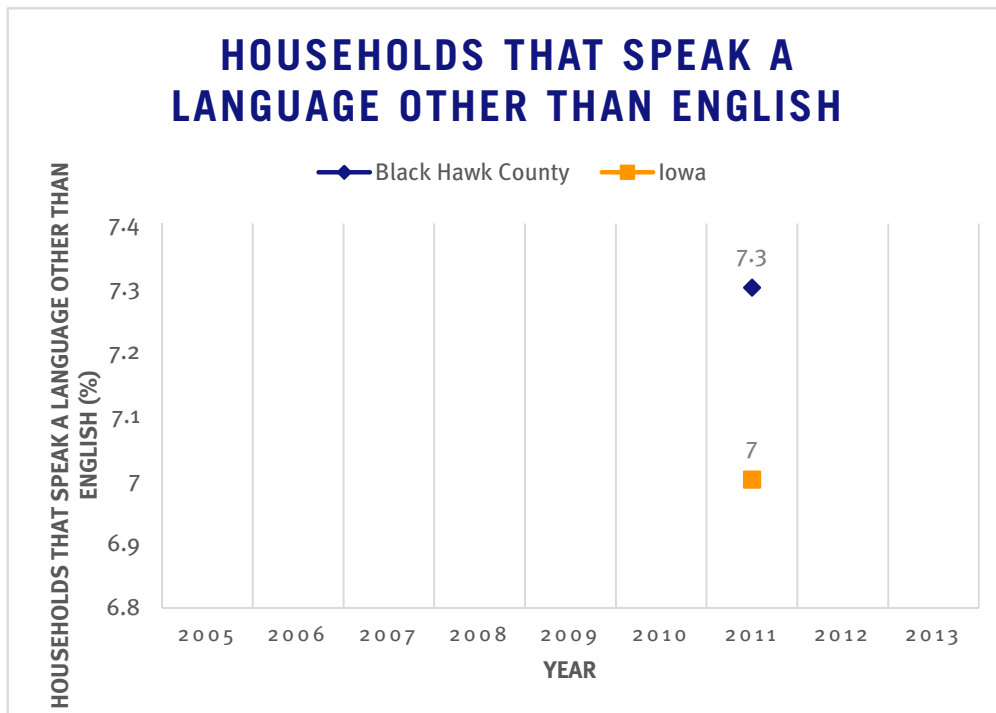

18-24 YEAR OLDS NOT WORKING OR IN SCHOOL

Area	2005	2006	2007	2008	2009	2010	2011	2012	2013
Black Hawk County									
Iowa	11	8	10	8	10	10	10		
United States	15	15	15	14	16	17	17		

SOURCE:

not-working-and-no-degree-beyond-high-school?loc=1&loct=2#detailed/2/17/true/867,133,38,35/any/11485

SUPPLEMENTAL EDUCATION INFORMATION

POPULATION WITH A BACHELOR'S DEGREE OR HIGHER

Percent of population 25 years and over

Area	2005	2006	2007	2008	2009	2010	2011	2012	2013
Black Hawk County	24.4	24.7	26.2	24.2	24.3	25.2	27.8		
Iowa	23.8	24	24.3	24.3	25.1	24.9	25.8		

SOURCE:

http://factfinder2.census.gov/faces/nav/jsf/pages/community_facts.xhtml

SUPPLEMENTAL EDUCATION INFORMATION

HOUSEHOLDS THAT SPEAK A LANGUAGE OTHER THAN ENGLISH

Percent of population 5 years old and over