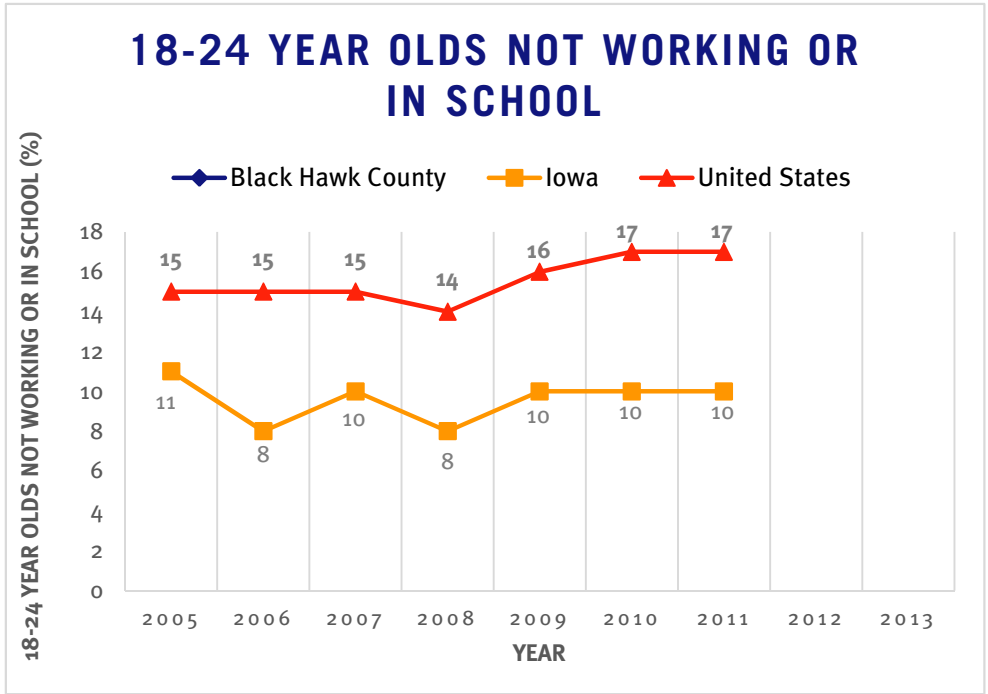

INTENDED RESULT: YOUNG PEOPLE GRADUATE FROM HIGH SCHOOL

POPULATION WITHOUT A HIGH SCHOOL DIPLOMA OR EQUIVALENT

Percent of population 25 years and over

Area	2005	2006	2007	2008	2009	2010	2011	2012	2013
Black Hawk County	10.5	12.5	12.2	9.9	9	12.2	10.8		
Iowa	10.4	11.1	10.4	9.7	9.5	9.4	9.4		

SOURCES:

<http://www.census.gov/easystats/>

<http://factfinder2.census.gov/faces/nav/jsf/pages/searchresults.xhtml?refresh=t#none>

INTENDED RESULT: YOUNG ADULTS MAKE A SUCCESSFUL TRANSITION FROM HIGH SCHOOL TO WORK LIFE