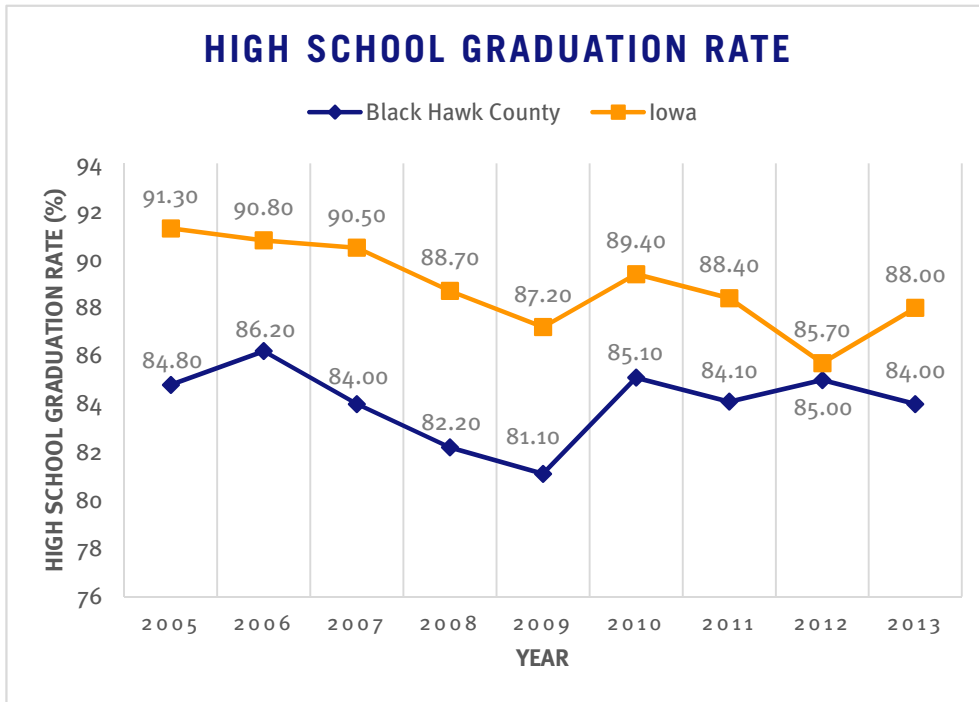

INTENDED RESULT: ELEMENTARY STUDENTS ARE PREPARED TO SUCCEED IN LATER GRADES

4TH GRADERS WHO ARE PROFICIENT READERS

Percent of students

Area	2005	2006	2007	2008	2009	2010	2011	2012	2013
Black Hawk County	72	71.5	73.1	73.7	74.3	71.9	74		
Iowa	78	78.4	78.8	78.9	81.2	78.5	82.4	74.4	

INTENDED RESULT: YOUNG PEOPLE GRADUATE FROM HIGH SCHOOL

HIGH SCHOOL GRADUATION RATE

Percent of students that graduate in four years

Area	2005	2006	2007	2008	2009	2010	2011	2012	2013
Black Hawk County	84.80	86.20	84.00	82.20	81.10	85.10	84.10	85.00	84.00
Iowa	91.30	90.80	90.50	88.70	87.20	89.40	88.40	85.70	88.00