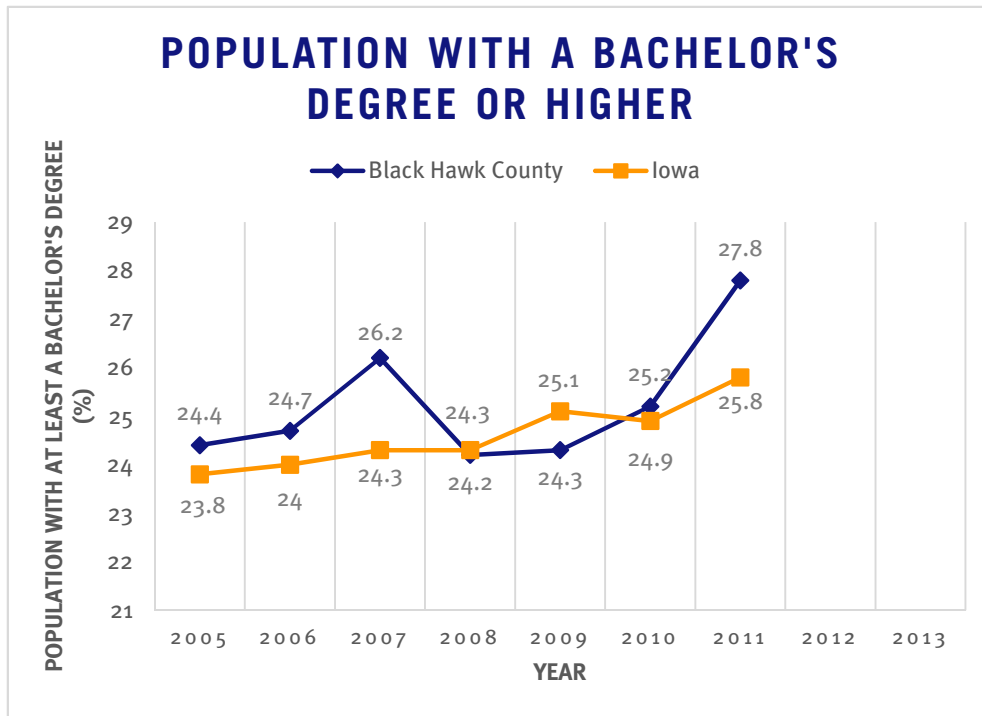

SUPPLEMENTAL EDUCATION INFORMATION

POPULATION WITH A BACHELOR'S DEGREE OR HIGHER

Percent of population 25 years and over

Area	2005	2006	2007	2008	2009	2010	2011	2012	2013
Black Hawk County	24.4	24.7	26.2	24.2	24.3	25.2	27.8		
Iowa	23.8	24	24.3	24.3	25.1	24.9	25.8		

SOURCE:

<http://factfinder2.census.gov/faces/nav/jsf/pages/community_facts.xhtml>